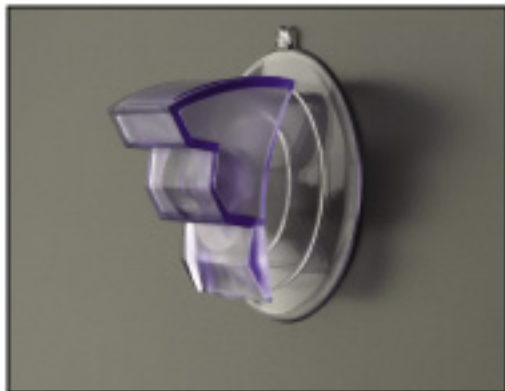

Parent Units®

77 Pension Road • Suite 7
Manalapan, NJ 07726
732-792-7244 • 732-792-0035
email: tvguard@aol.com